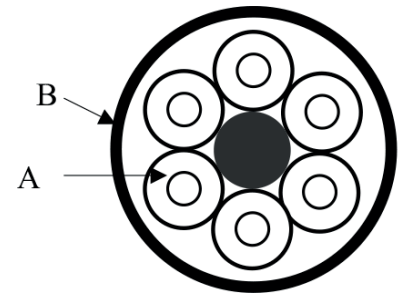

CV.OVERLED003

RGB 6 phole cable

OUTLINE - SCHEM

DMX Round Cable Sec. 6x0.25 mm² d.7.00 mm

Cavo DMX a sezione circolare 6 x 0.25mm² di diametro 7.00 mm

Cable conforming to
Standard 2002/95/CE
(RoHS)

Conductor (A)	Unit	
Material		Bare Copper
Conductors	n	6
Stranding	mm	8x0,20 mm
Section Nom	mm ²	0,25
Electric Resistance	Ω/km	<74.2 (IEC 344)
Insulation material		PVC
Color ins.		Red-White/RedGreen- White/GreenBlu-White/ Blu
Hardness ins		92 Shore A
Diameter	mm	1.50+/-0.10

1th Shielding (B)	Unit	
Material		Tape Al-Pet (Al outside)

Product code