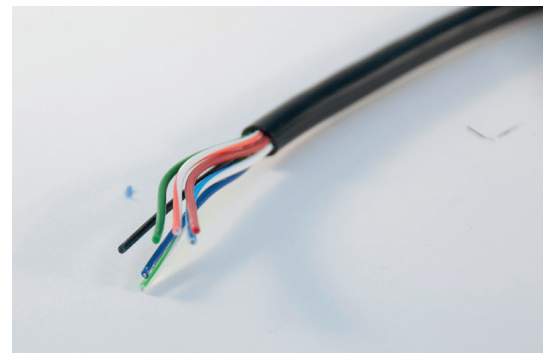

CV.OVERLED003

RGB 6 phole cable

OUTLINE - SCHEM

DMX Round Cable Sec. 6x0.25 mm² d.7.00 mm

Cavo DMX a sezione circolare 6 x 0.25mm² di diametro 7.00 mm

Cable conforming to
Standard 2002/95/CE
(RoHS)

Conductor (A)	Unit	
Material		Bare Copper
Conductors	n	6
Stranding	mm	8x0,20 mm
Section Nom	mm ²	0,25
Electric Resistance	Ω/km	<74.2 (IEC 344)
Insulation material		PVC
Color ins.		Red-White/RedGreen- White/GreenBlu-White/ Blu
Hardness ins		92 Shore A
Diameter	mm	1.50+/-0.10

1th Shielding (B)	Unit	
Material		Tape Al-Pet (Al outside)

Product code